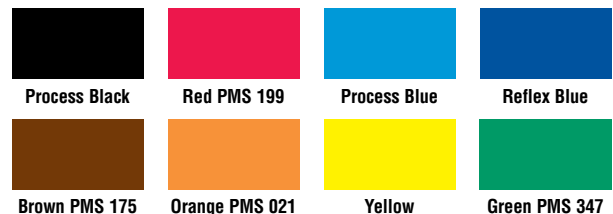

1. Choose Your Tape Style, Size, and Color

Choose clear, tan, or white for Polypropylene or PVC tapes. Reinforced and Non-Reinforced gummed tapes are available in tan or white. Minimum order is one carton for Polypropylene and PVC tapes (three cartons for gummed tapes).

Call for details on custom print lengths, and to request tape samples.

2. Choose Your Artwork

Provide us with artwork or select one of the type styles on the right—we'll typeset your tape, up to 10 lines, free of charge. If you provide your own artwork, we accept camera-ready digital files created using one of the programs we support: Adobe® Illustrator®, Adobe® InDesign®, or Adobe® Photoshop®. Printable area is 1/2" smaller than item's width dimension.

Arial, **Arial Black**, *Arial Narrow MT Italic*
Avant Garde
Brush Script
Comic Sans
Futura, **Futura Bold**, **Futura Bold Oblique**
Helvetica, **Helvetica Bold**,
Helvetica Italic, **Helvetica Bold Italic**
Helvetica Condensed, **Helvetica Condensed Bold**,
Helvetica Condensed Bold Oblique
Park Avenue
Times New Roman, **Times New Roman Bold**,
Times New Roman Italic, **Times New Roman Bold Italic**
Zapf Chancery

3. Choose Your Ink Color

Eight standard ink colors to choose from...other colors or multiple colors available for an additional charge; call for details. Plate charge is \$30 for one-color orders.

*Colors shown are simulated representatives of ink color.
Actual ink color may vary depending upon color of tape chosen.*