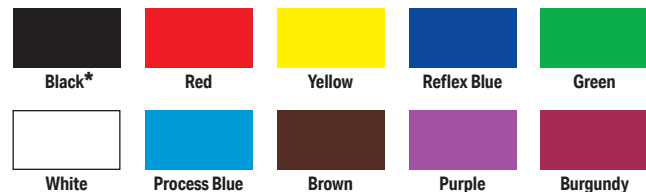

### 1. Choose Your Label Style, Size, and Color

Labels are available in each color shown below. Minimum order is 1,000 labels (weatherproof is 250, call for available colors). All labels have permanent adhesive.

Colors above are simulated representatives of label style and color. Call to request actual label samples.

### 2. Choose Your Artwork

Provide us with artwork or select one of the type styles on the right – we'll typeset your label, up to 10 lines, free of charge. If you provide your own artwork, we accept camera-ready digital files created using one of the programs we support: Adobe® Illustrator®, Adobe® InDesign®, or Adobe® Photoshop®. Printable area is 1/4" smaller than item's dimensions.

### 3. Choose Your Ink Color

Ten standard ink colors to choose from. Other colors, bleeds, and multiple color printing available for an additional charge; call for details.

*\*Black ink color is recommended for use on all fluorescent labels. Colors shown are simulated representatives of ink color. Actual ink color may vary depending upon color of label chosen.*