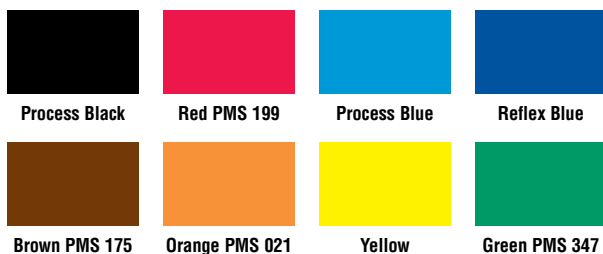

### HOW TO ORDER CUSTOM PRINTED TAPE

Promote your company and secure your packages with custom printed tape. Custom tape provides an easy means for quick identification in receiving areas. Your company logo or message is printed over the entire length of the tape in the color of your choice. Minimum purchase for Polypropylene and PVC tapes is one carton. Three carton minimum for gummed tapes. 17" standard repeat print area. Call for details on custom print lengths.

### 1. CHOOSE TAPE STYLE, COLOR, AND SIZE

Choose clear, tan, or white for Polypropylene or PVC tapes. Choose tan or white for Reinforced and Non-Reinforced gummed tapes. Refer to charts for available sizes.

### 2. CHOOSE YOUR ARTWORK

Provide us with camera-ready artwork or select one of the following type styles – we'll typeset your tape for FREE.

- Arial, **Arial Black**, *Arial Narrow MT Italic*
- Avant Garde
- Brush Script*
- Comic Sans
- Futura, **Futura Bold**, *Futura Bold Oblique*
- Helvetica, **Helvetica Bold**,
- Helvetica Italic*, **Helvetica Bold Italic**
- Helvetica Condensed, **Helvetica Condensed Bold**,
- Helvetica Condensed Bold Oblique**
- Park Avenue*
- Times New Roman, **Times New Roman Bold**,
- Times New Roman Italic*, **Times New Roman Bold Italic**
- Zapf Chancery*

### 3. CHOOSE INK COLOR

Eight standard ink colors to choose from...other colors or multiple colors available for an additional charge. **Actual ink color may vary.** Plate charge is \$30 for one-color orders.