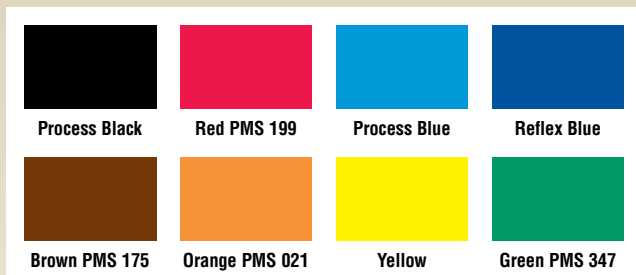

CUSTOM PRINTED TAPE

TERRIFIC ALTERNATIVE TO PRINTED BOXES!

HOW TO ORDER CUSTOM PRINTED TAPE

Promote your company and secure your packages with custom printed tape. Custom tape provides an easy means for quick identification in receiving areas. Your company logo or message is printed over the entire length of the tape in the color of your choice.

Choose clear, tan, or white for Polypropylene or PVC tapes. Choose tan or white for Reinforced and Non-Reinforced gummed tapes. Refer to charts for available sizes.

2. CHOOSE YOUR ARTWORK

Provide us with camera-ready artwork or select one of the following type styles – we'll typeset your tape for **FREE**.

- Arial, **Arial Black**, *Arial Narrow MT Italic*
- Avant Garde
- Brush Script*
- Comic Sans
- Futura, **Futura Bold**, *Futura Bold Oblique*
- Helvetica, **Helvetica Bold**,
- Helvetica Italic*, *Helvetica Bold Italic*
- Helvetica Condensed, **Helvetica Condensed Bold**,
- Helvetica Condensed Bold Oblique*
- Park Avenue*
- Times New Roman, **Times New Roman Bold**,
- Times New Roman Italic*, *Times New Roman Bold Italic*
- Zapf Chancery*

3. CHOOSE INK COLOR

Eight standard ink colors to choose from...other colors or multiple colors available for an additional charge. **Actual ink color may vary.**

Plate charge is \$30 for one-color orders.